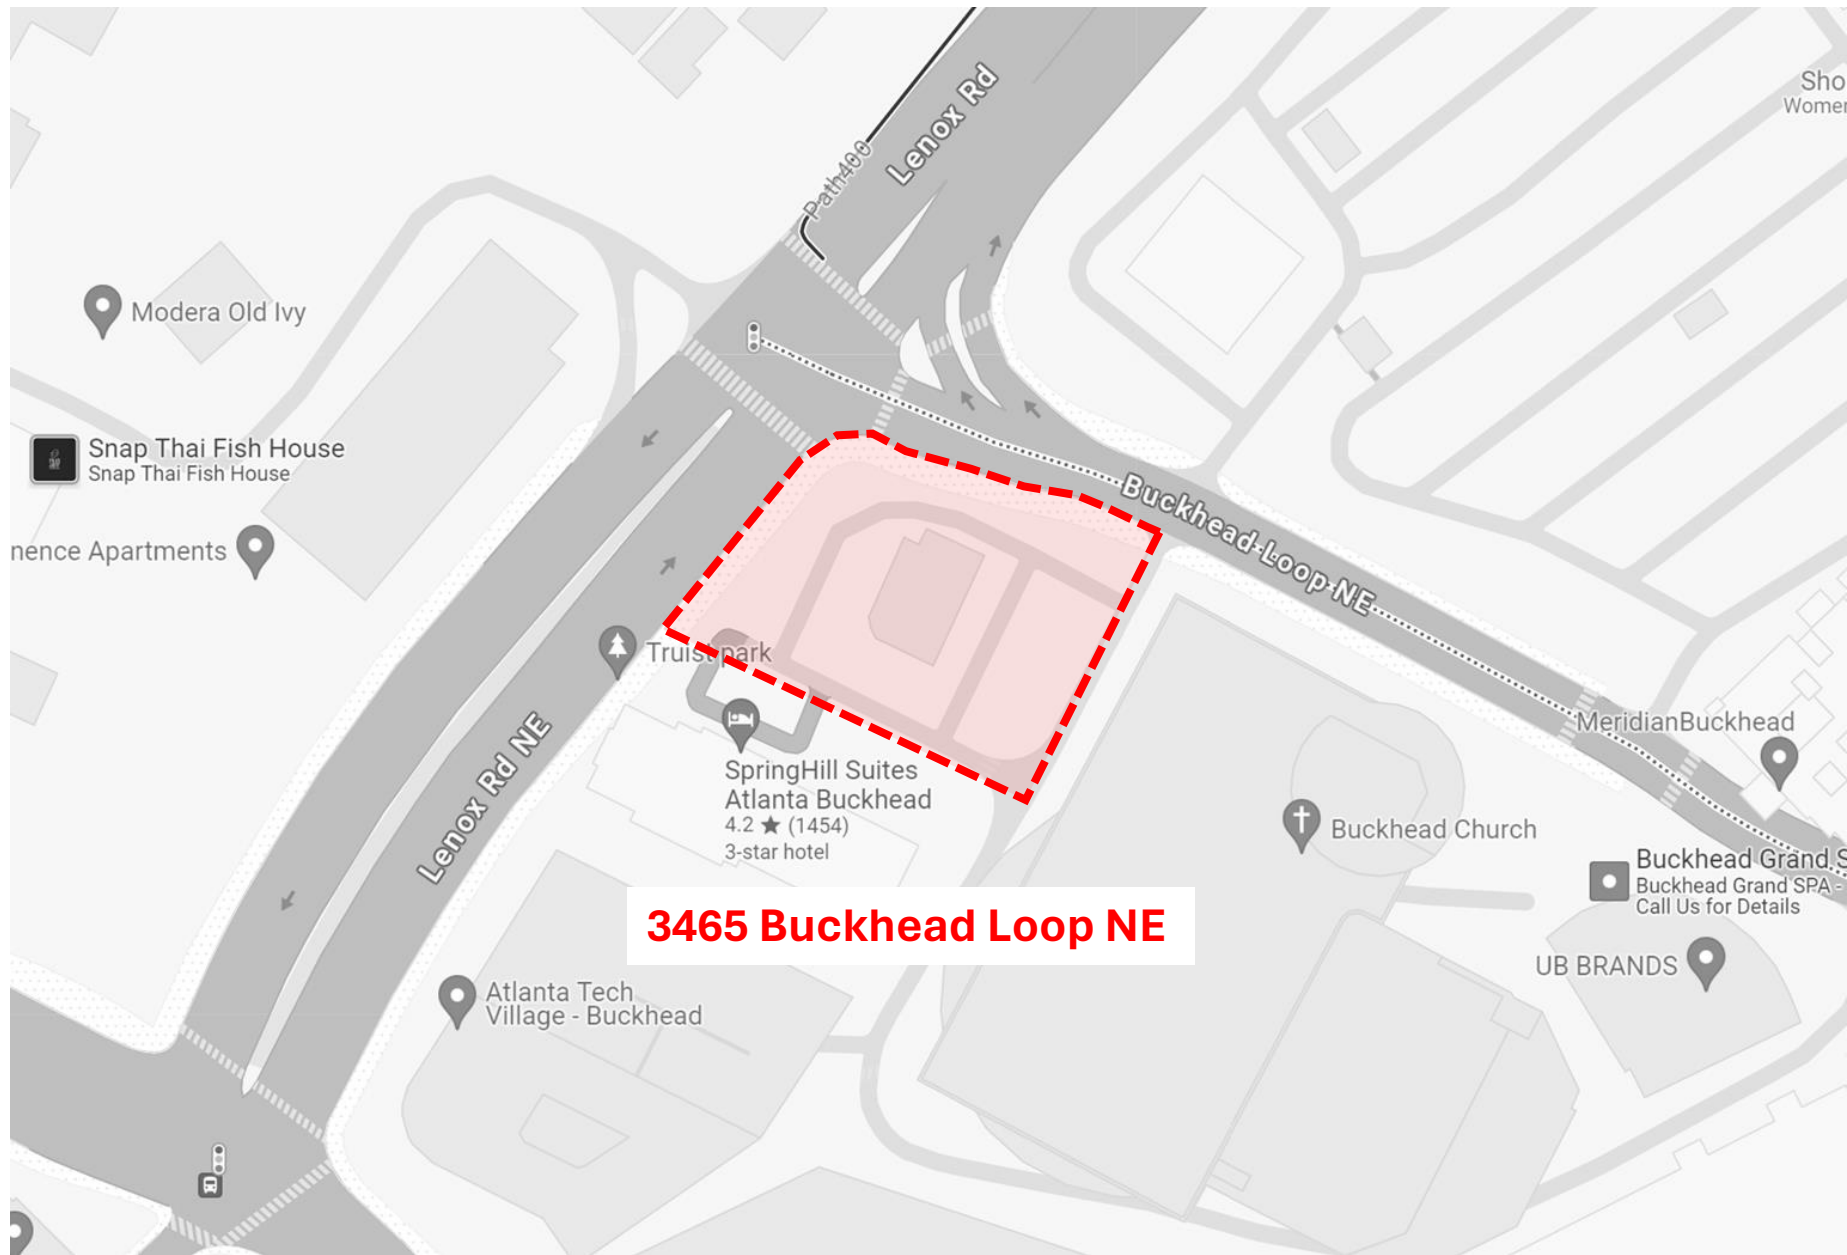

**3465 Buckhead Loop NE**

Existing  
Lenox Road  
Elevation

Existing  
Main Entry  
Elevation

Existing  
Main Entry  
Close-Up

Existing  
Drive-Through  
Elevation

Inspirational  
Images

Main Entry Elevation (Lenox Road NE)

Inspirational Images

Side Elevation (Buckhead Loop NE)

Inspirational Images

(former drive-through) Elevation

Inspirational Images

- Replicated building shape
- New entry facing Lenox
- Modified/One way traffic flow

# BUCKHEAD, GA – PLAN OPTION

- BRIDAL
- FASHION
- MEN'S/ WATCHES
- FLEX MERCH
- CONSULT ROOMS
- LOUNGE/ BAR AREA
- POS
- DSC
- BREAK ROOM
- SAFE ROOM

- Bridal niche
- Celebration bar/ lounge area
- Private consulting rooms
- Main check out and intake location as well as multiple locations on sales floor, incorporated into showcases
- View into DSC through POS/ Intake Area with a 'theater wall'