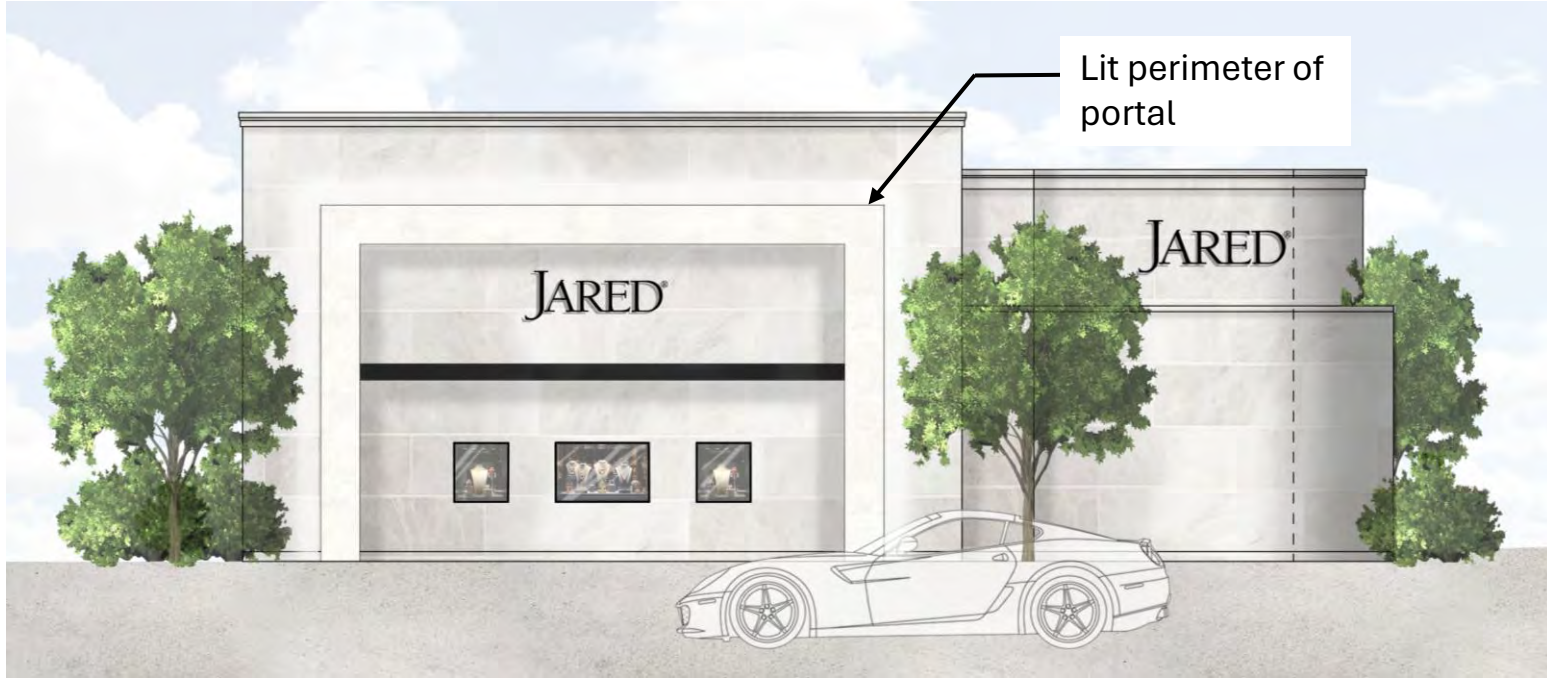

**3465 Buckhead Loop NE**

Existing  
Lenox Road  
Elevation

Existing  
Main Entry  
Elevation

Existing  
Main Entry  
Close-Up

Existing  
Drive-Through  
Elevation

Inspirational  
Images

Main Entry Elevation (Lenox Road NE)

Inspirational Images

Side Elevation (Buckhead Loop NE)

Inspirational Images

(former drive-through) Elevation

Inspirational Images

- Replicated building shape
- New entry facing Lenox
- Modified/One way traffic flow

# BUCKHEAD, GA – PLAN OPTION

- BRIDAL
- FASHION
- MEN'S/ WATCHES
- FLEX MERCH
- CONSULT ROOMS
- LOUNGE/ BAR AREA
- POS
- DSC
- BREAK ROOM
- SAFE ROOM

- Bridal niche
- Celebration bar/ lounge area
- Private consulting rooms
- Main check out and intake location as well as multiple locations on sales floor, incorporated into showcases
- View into DSC through POS/ Intake Area with a 'theater wall'