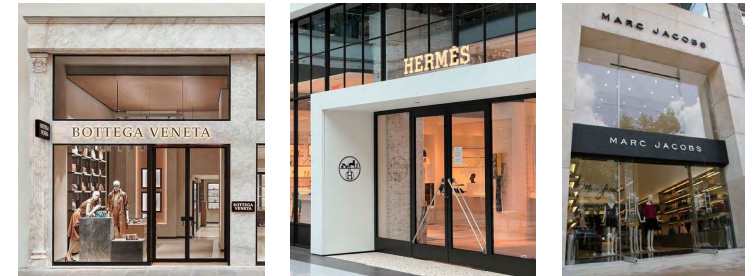

**3465 Buckhead Loop NE**

Existing  
Lenox Road  
Elevation

Existing  
Main Entry  
Elevation

Existing  
Main Entry  
Close-Up

Existing  
Drive-Through  
Elevation

Inspirational  
Images

Main Entry Elevation (Lenox Road NE)

Inspirational Images

Side Elevation (Buckhead Loop NE)

Inspirational Images

(former drive-through) Elevation

Inspirational Images

- Replicated building shape
- New entry facing Lenox
- Modified/One way traffic flow

# BUCKHEAD, GA – PLAN OPTION

- BRIDAL
- FASHION
- MEN'S/ WATCHES
- FLEX MERCH
- CONSULT ROOMS
- LOUNGE/ BAR AREA
- POS
- DSC
- BREAK ROOM
- SAFE ROOM

- Bridal niche
- Celebration bar/ lounge area
- Private consulting rooms
- Main check out and intake location as well as multiple locations on sales floor, incorporated into showcases
- View into DSC through POS/ Intake Area with a 'theater wall'