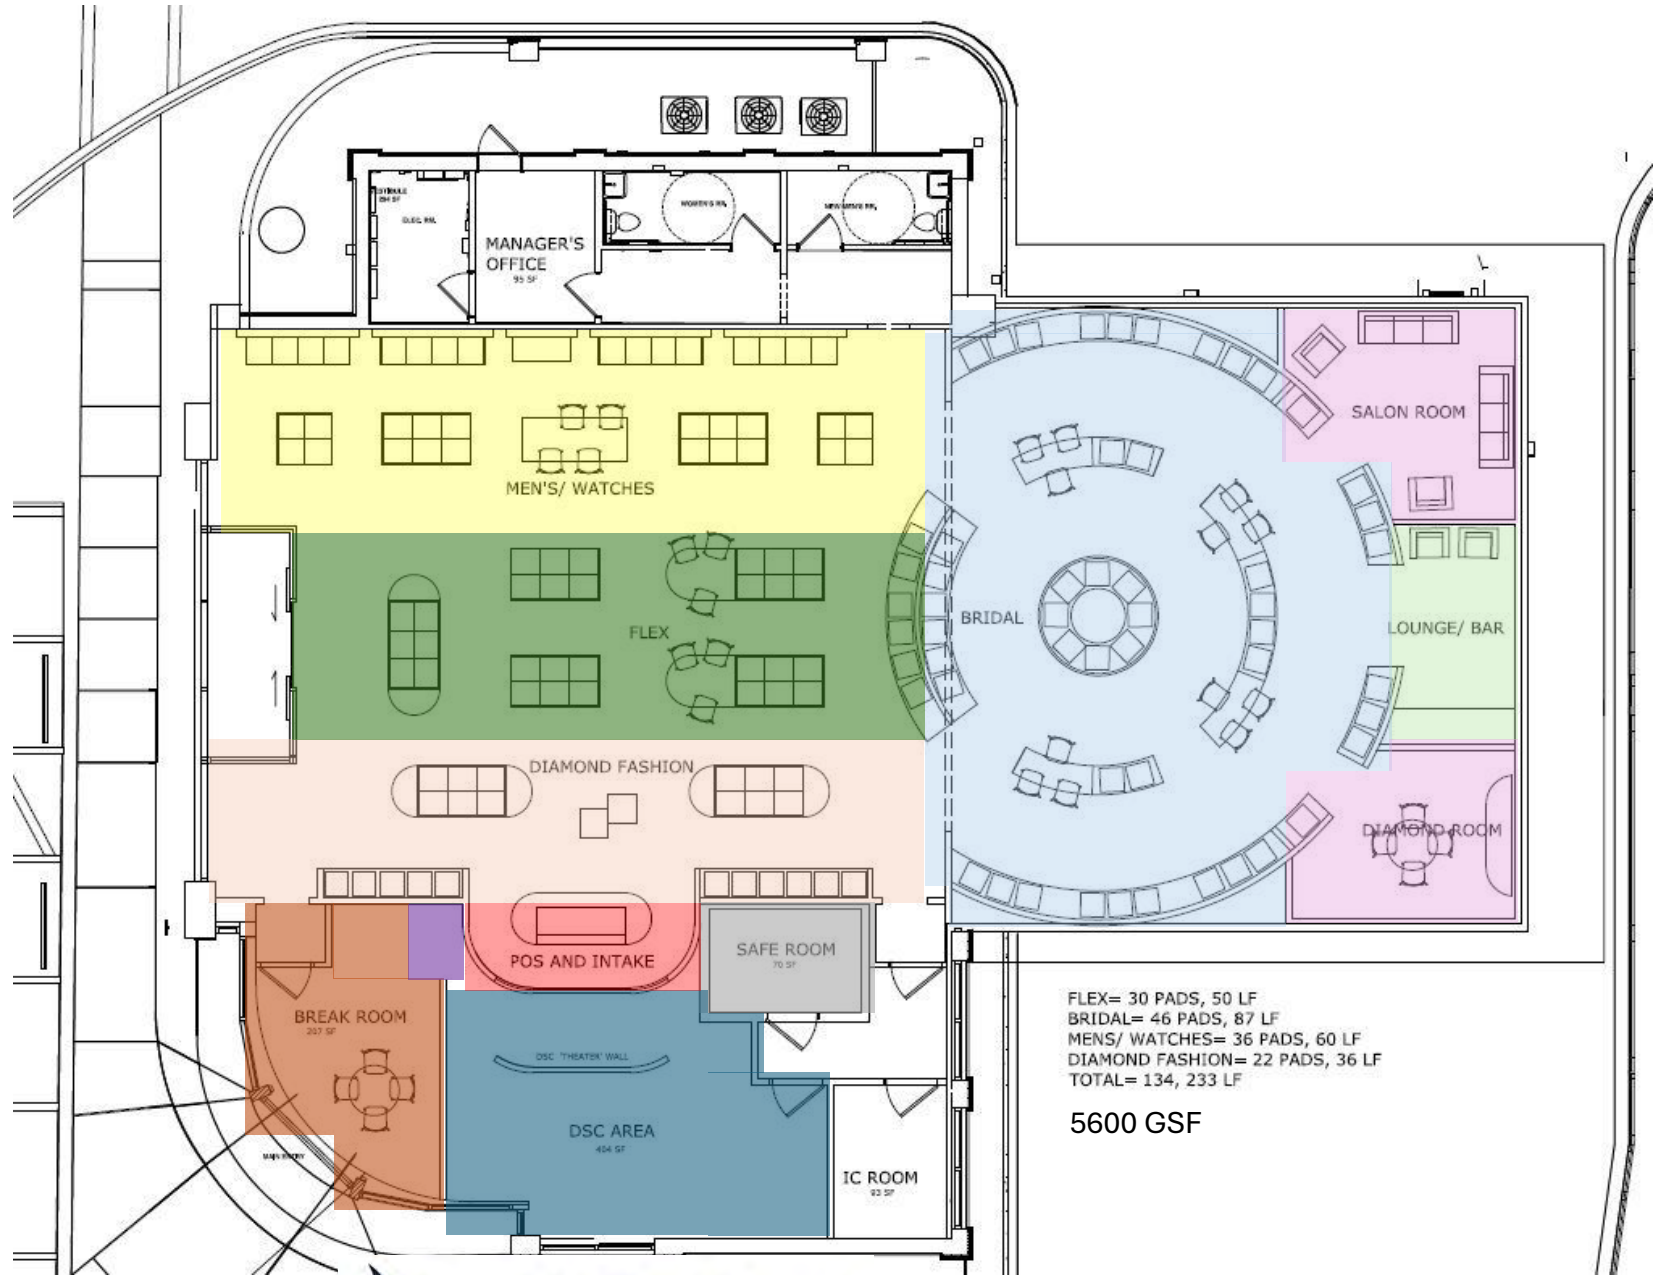

**3465 Buckhead Loop NE**

Existing  
Lenox Road  
Elevation

Existing  
Main Entry  
Elevation

Existing  
Main Entry  
Close-Up

Existing  
Drive-Through  
Elevation

Inspirational  
Images

Main Entry Elevation (Lenox Road NE)

Inspirational Images

Side Elevation (Buckhead Loop NE)

Inspirational Images

(former drive-through) Elevation

Inspirational Images

- Replicated building shape
- New entry facing Lenox
- Modified/One way traffic flow

# BUCKHEAD, GA – PLAN OPTION

- BRIDAL
- FASHION
- MEN'S/ WATCHES
- FLEX MERCH
- CONSULT ROOMS
- LOUNGE/ BAR AREA
- POS
- DSC
- BREAK ROOM
- SAFE ROOM

- Bridal niche
- Celebration bar/ lounge area
- Private consulting rooms
- Main check out and intake location as well as multiple locations on sales floor, incorporated into showcases
- View into DSC through POS/ Intake Area with a 'theater wall'