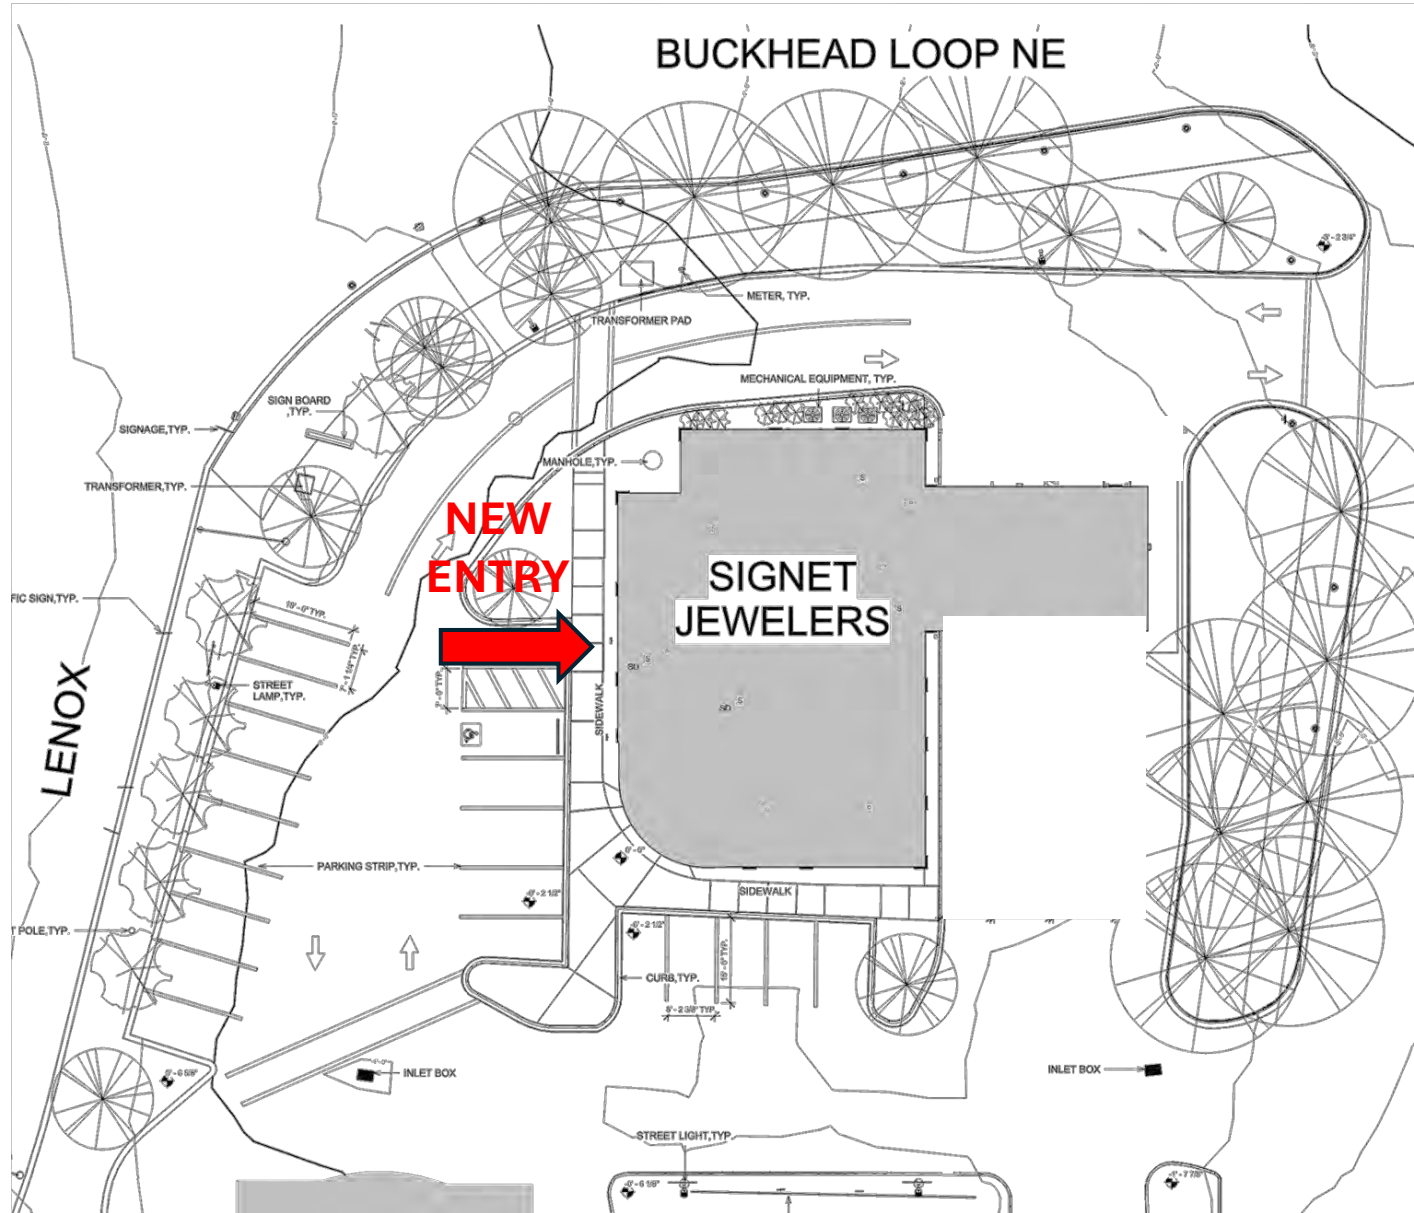

**3465 Buckhead Loop NE**

Existing  
Lenox Road  
Elevation

Existing  
Main Entry  
Elevation

Existing  
Main Entry  
Close-Up

Existing  
Drive-Through  
Elevation

Inspirational  
Images

Main Entry Elevation (Lenox Road NE)

Inspirational Images

Side Elevation (Buckhead Loop NE)

Inspirational Images

(former drive-through) Elevation

Inspirational Images

- Replicated building shape
- New entry facing Lenox
- Modified/One way traffic flow

# BUCKHEAD, GA – PLAN OPTION

- BRIDAL
- FASHION
- MEN'S/ WATCHES
- FLEX MERCH
- CONSULT ROOMS
- LOUNGE/ BAR AREA
- POS
- DSC
- BREAK ROOM
- SAFE ROOM

- Bridal niche
- Celebration bar/ lounge area
- Private consulting rooms
- Main check out and intake location as well as multiple locations on sales floor, incorporated into showcases
- View into DSC through POS/ Intake Area with a 'theater wall'