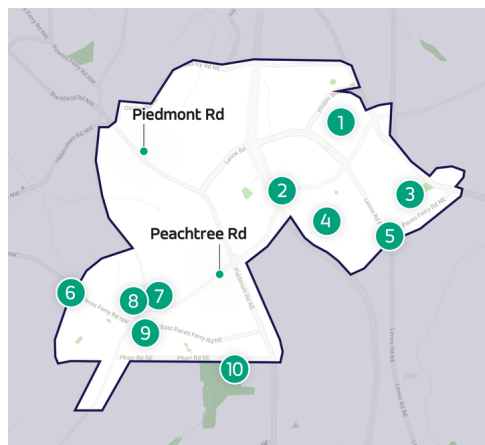

## MARTA

**Buckhead is anchored by three MARTA stations:** Buckhead Station, Lenox Station, and Lindbergh Center Station.

Buckhead is serviced by 7 bus routes.

### MARTA Bus Service:

- Buckhead Station is serviced by bus route 110.
- Lenox Station is serviced by bus route 27.
- Lindbergh Center Station is serviced by bus route 5, 6, 30, 39, and 809.

Transit and bus riders can access real-time updates and arrivals via the MARTA on the Go app on iPhone or Android.

## The Buc

The Buc is Buckhead's on-demand shared transportation service. Book rides straight from your phone and get picked up in minutes.

The Buc provides free rides to and from the Buckhead and Lenox MARTA stations. All other rides within the service zone are \$3 per trip.

### Service Hours

Mon-Wed: 7:00am - 7:00pm

Thurs-Fri: 7:00 - 8:00pm

Visit [www.bucride.org](http://www.bucride.org) to learn more and download the Buc app to book a ride.

- Popular destinations:**
- 1 Phipps Plaza
  - 2 Buckhead MARTA Station
  - 3 Marie Sims Park
  - 4 Lenox Square
  - 5 Lenox MARTA Station
  - 6 Atlanta History Center
  - 7 Charlie Loudermilk Park
  - 8 Buckhead Theater
  - 9 Buckhead Village District
  - 10 Frankie Allen Park