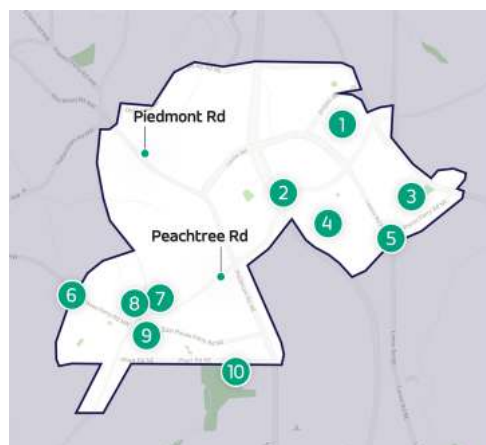

Buckhead Transit Support Guide

MARTA

Buckhead is anchored by three MARTA stations: Buckhead Station, Lenox Station, and Lindbergh Center Station.

Buckhead is serviced by 7 bus routes.

MARTA Bus Service:

- Buckhead Station is serviced by bus route 110.
- Lenox Station is serviced by bus route 27.
- Lindbergh Center Station is serviced by bus route 5, 6, 30, 39, and 809.

Transit and bus riders can access real-time updates and arrivals via the MARTA on the Go app on iPhone or Android.

If you're interested in learning about regional bus service to Buckhead, please contact Livable Buckhead Mobility Services team.

The Buc

The Buc is Buckhead's on-demand shared transportation service. Book rides straight from your phone and get picked up in minutes.

The Buc provides free rides to and from the Buckhead and Lenox MARTA stations. All other rides within the service zone are \$3 per trip.

Service Hours

Mon-Wed: 7:00am - 7:00pm

Thurs-Fri: 7:00 - 8:00pm

Visit www.bucride.org to learn more and download the Buc app to book a ride.

- Popular destinations:**
- 1 Phipps Plaza
 - 2 Buckhead MARTA Station
 - 3 Marie Sims Park
 - 4 Lenox Square
 - 5 Lenox MARTA Station
 - 6 Atlanta History Center
 - 7 Charlie Loudermilk Park
 - 8 Buckhead Theater
 - 9 Buckhead Village District
 - 10 Frankie Allen Park