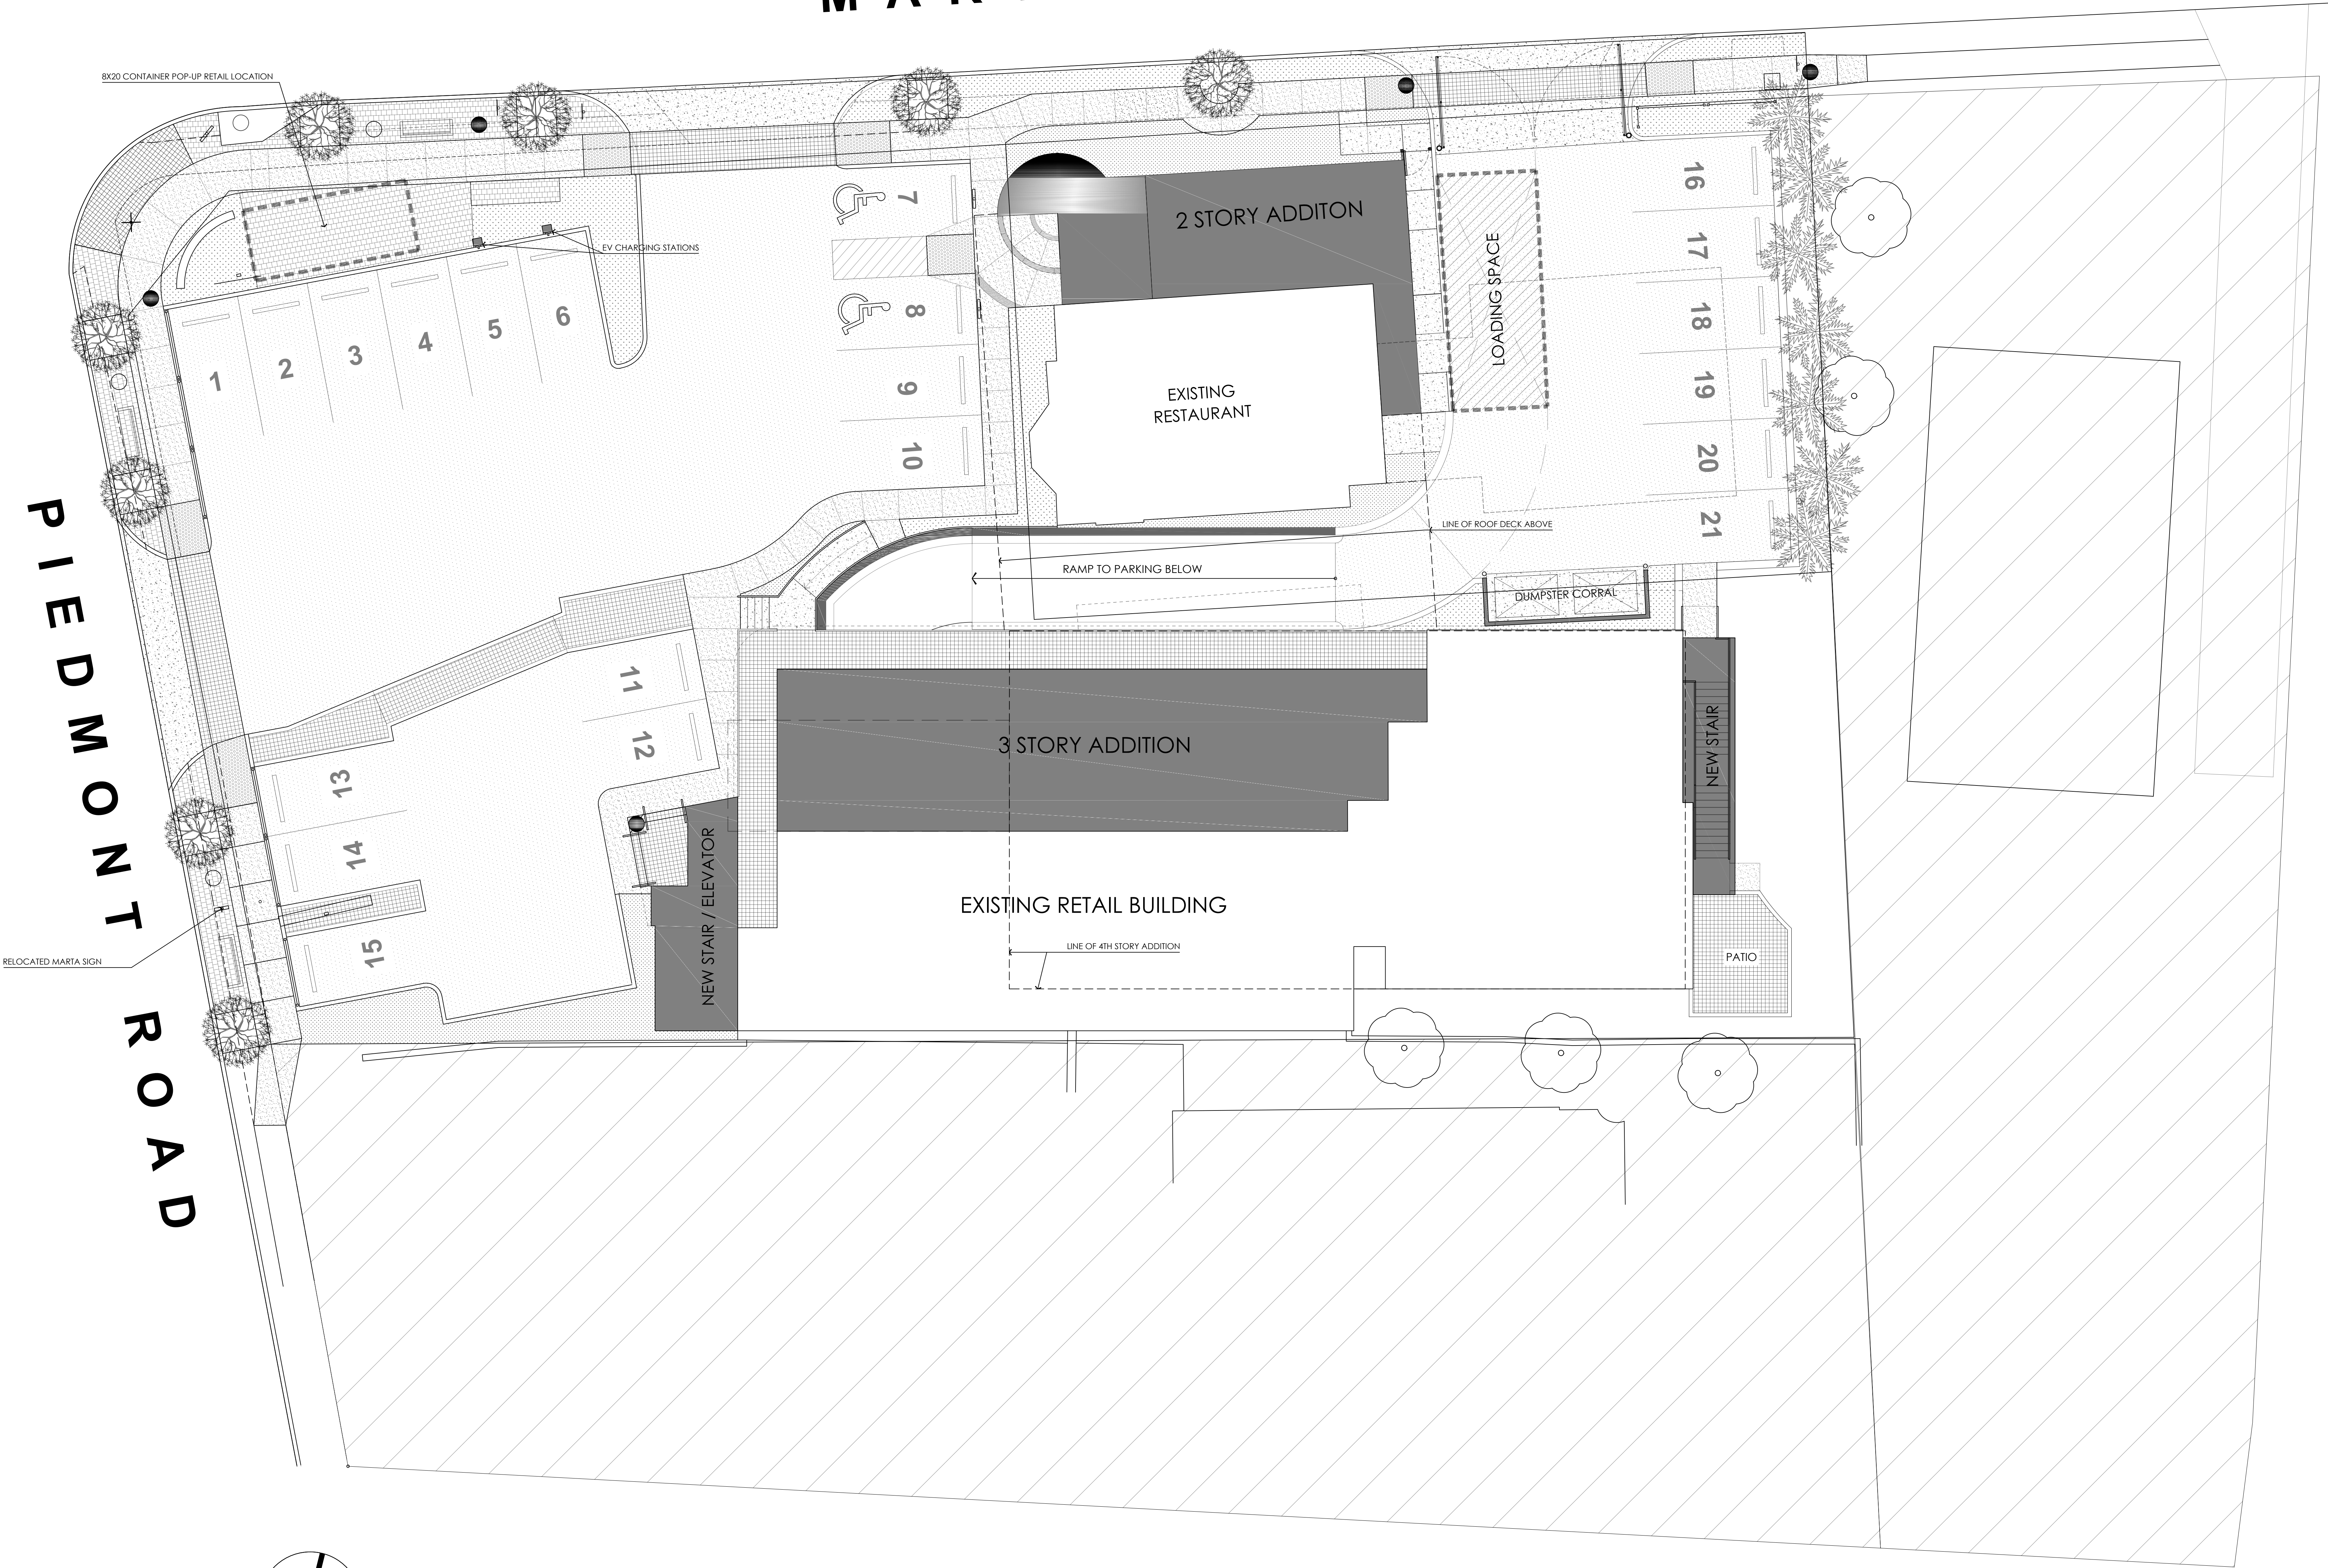

# MARTINA DRIVE

# PIEDMONT ROAD

REVISION
08-28-22 DESIGN DEV. APPROVAL SI
08-31-22 SITE PLAN REVISION
09-02-22 SITE PLAN REVISION
11-02-22 SPI-8 LB DRC COMMENTS
11-15-22 PEACHTREE HILL COMMEN
11-16-22 OWNER CHANGES
03-10-23 4TH FL. RESTAURANT ADDI

**THE BUCKHEAD COLLECTION**  
**REDEVELOPMENT AND EXPANSION**  
 3121 / 3125 PIEDMONT ROAD - ATLANTA, GEORGIA 30305  
 DEVELOPER:  
**PARTINA LAND, LLC**

INFO@RESTAURANT-DEVELOPMENT.COM

SHEET TITLE  
**SITE PLAN**

**1 SITE DEVELOPMENT PLAN**  
 SCALE: 1/8" = 1' - 0"

DATE	08-15-2022
PROJECT NO.	2022-0801
SHEET NO.	

**SP.01**