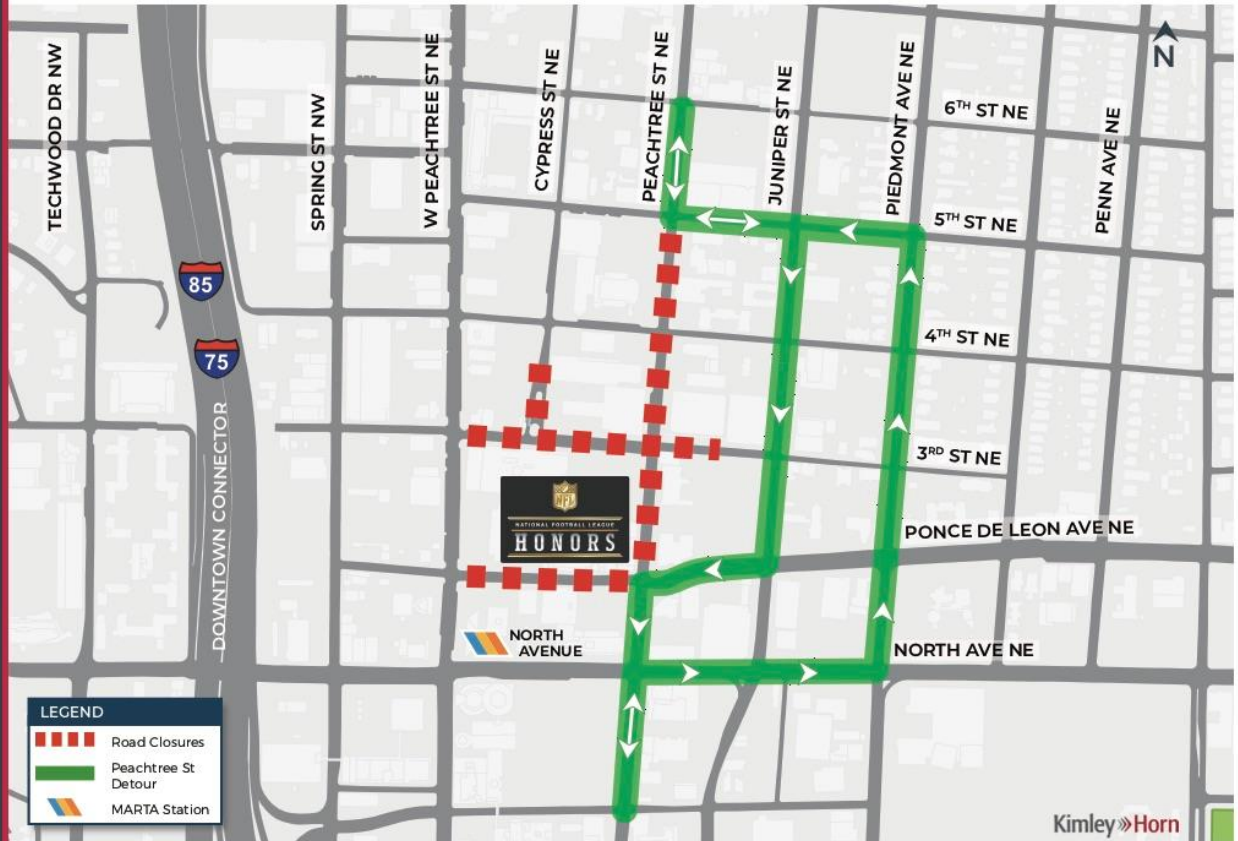

- Mitchell St. SW will be closed between MLK Jr. Dr. SW (South) to Elliot St SW.
- Mangum St. will be closed between Markham St to Foundry St.
- MLK Jr. Dr. SW (South) will be closed between Northside Dr. NW to Centennial Olympic Park Dr NW

Starting Wednesday, January 23 through Thursday, February 7

- Andrew Young International Blvd. NW will be closed between Marietta St. NW and Centennial Olympic Park Dr. NW.

NFL Honors

Proposed
Road Closures
and Detours

SATURDAY,
FEBRUARY 2, 2019

2. NFL Honors

Starting at 1 AM on Friday, February 1 through 5 PM on Sunday, February 3

- Peachtree St. between Ponce De Leon Avenue and 3rd Street
- There will be a full closure of Ponce De Leon Avenue and 3rd Street between West Peachtree and Peachtree

ROAD CLOSURES & DETOURS

SUNDAY, FEBRUARY 3, 2019

Download the Super Bowl LIII Atlanta - Fan Mobile Pass app. Visit NFL.com/SBApp #SBLIII

3. Super Bowl LIII: Gameday Closures

Starting the Evening of Saturday, February 2 through morning of Monday, February 4