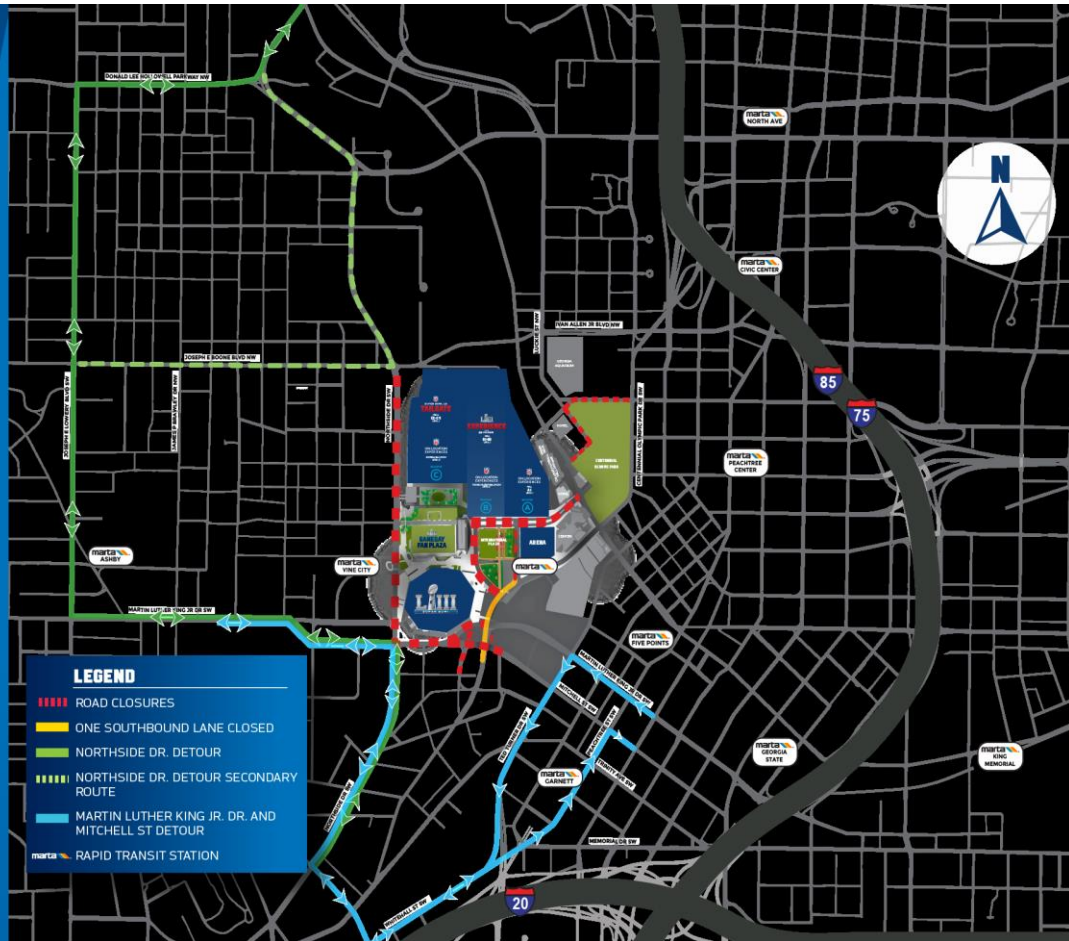

Starting Wednesday, January 23 through Thursday, February 7

- Andrew Young International Blvd. NW will be closed between Marietta St. NW and Centennial Olympic Park Dr. NW.

NFL Honors

Proposed
Road Closures
and Detours

SATURDAY,
FEBRUARY 2, 2019

2. NFL Honors

Starting at 1 AM on Friday, February 1 through 5 PM on Sunday, February 3

- Peachtree St. between Ponce De Leon Avenue and 3rd Street
- There will be a full closure of Ponce De Leon Avenue and 3rd Street between West Peachtree and Peachtree

ROAD CLOSURES & DETOURS

SUNDAY, FEBRUARY 3, 2019

Download the Super Bowl LIII Atlanta - Fan Mobile Pass app. Visit NFL.com/SBApp #SBLIII

3. Super Bowl LIII: Gameday Closures

Starting the Evening of Saturday, February 2 through morning of Monday, February 4

- Northside Dr. NW will be closed between Ivan Allen Jr. Blvd NW and MLK Jr. Dr. SW (South)