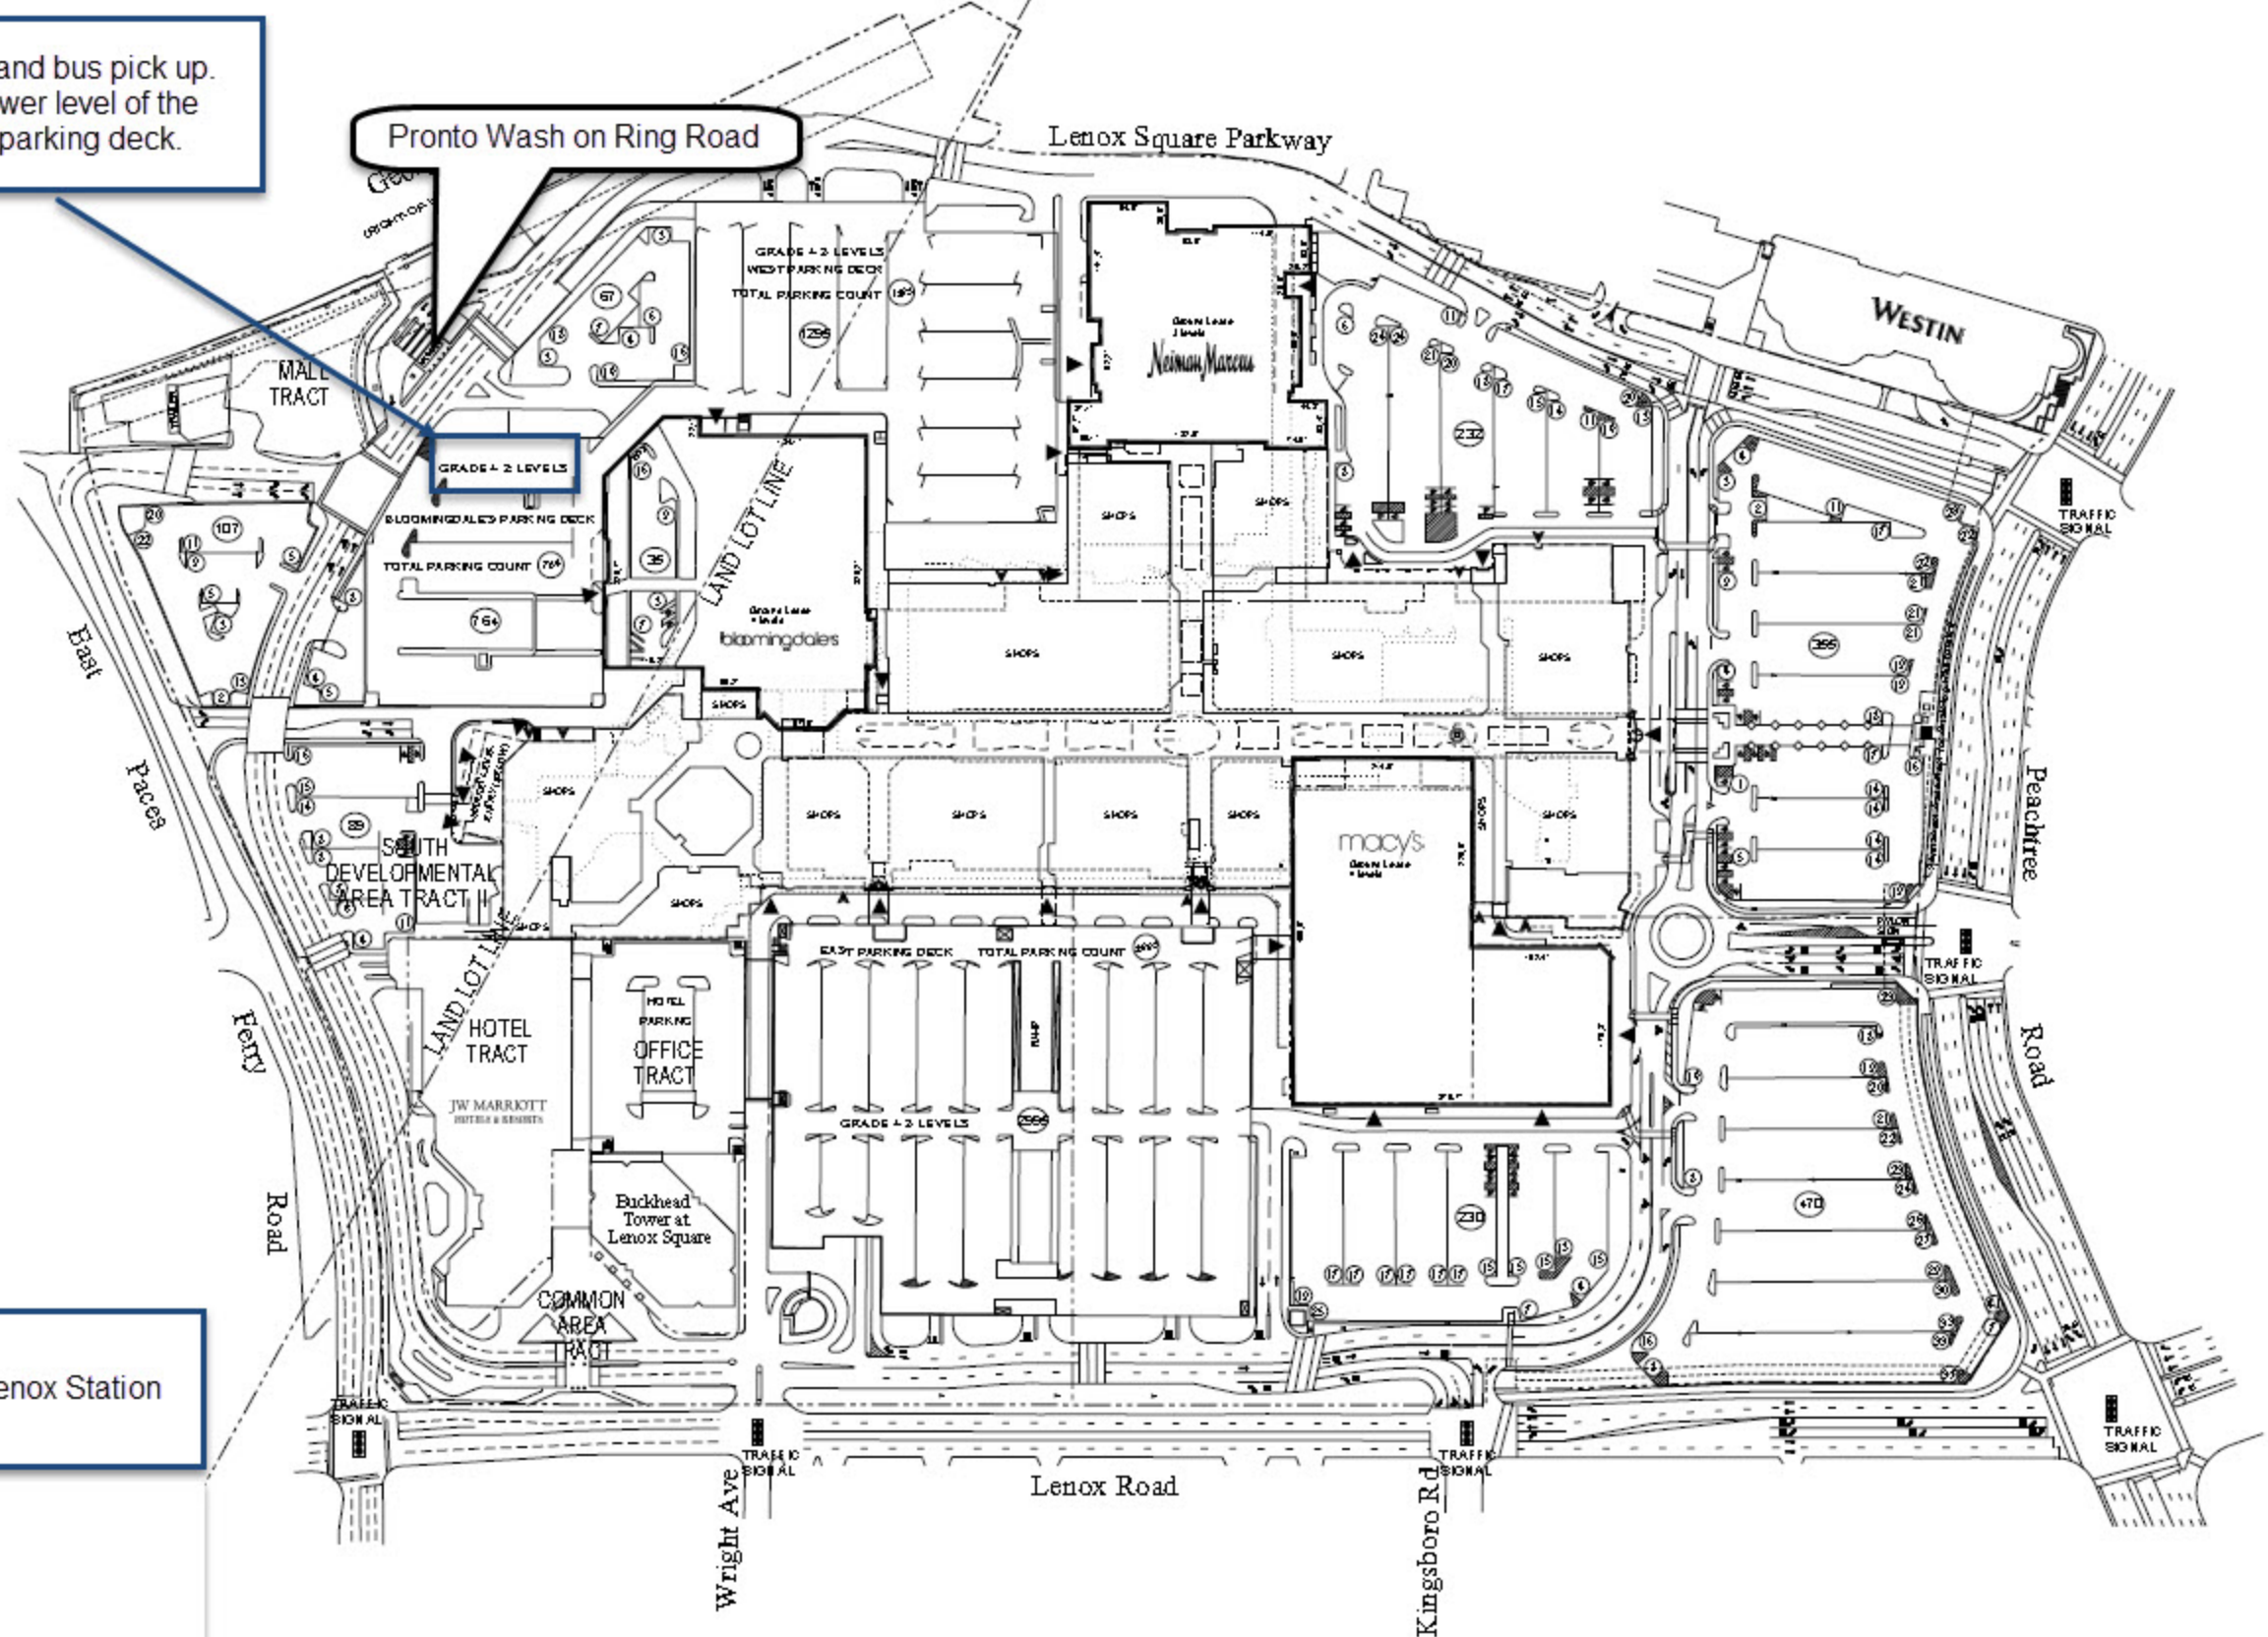

Attendee Parking and bus pick up.
 Located on the lower level of the
 Bloomingdale's parking deck.

Pronto Wash on Ring Road

Marta Lenox Station

- Indicates Lower Level Mall Common Area
- Indicates Main Level Mall Common Area
- - - - - Indicates Upper Level Mall Common Area
- ▲ Private Entrance
- ▲ Secondary Entrance