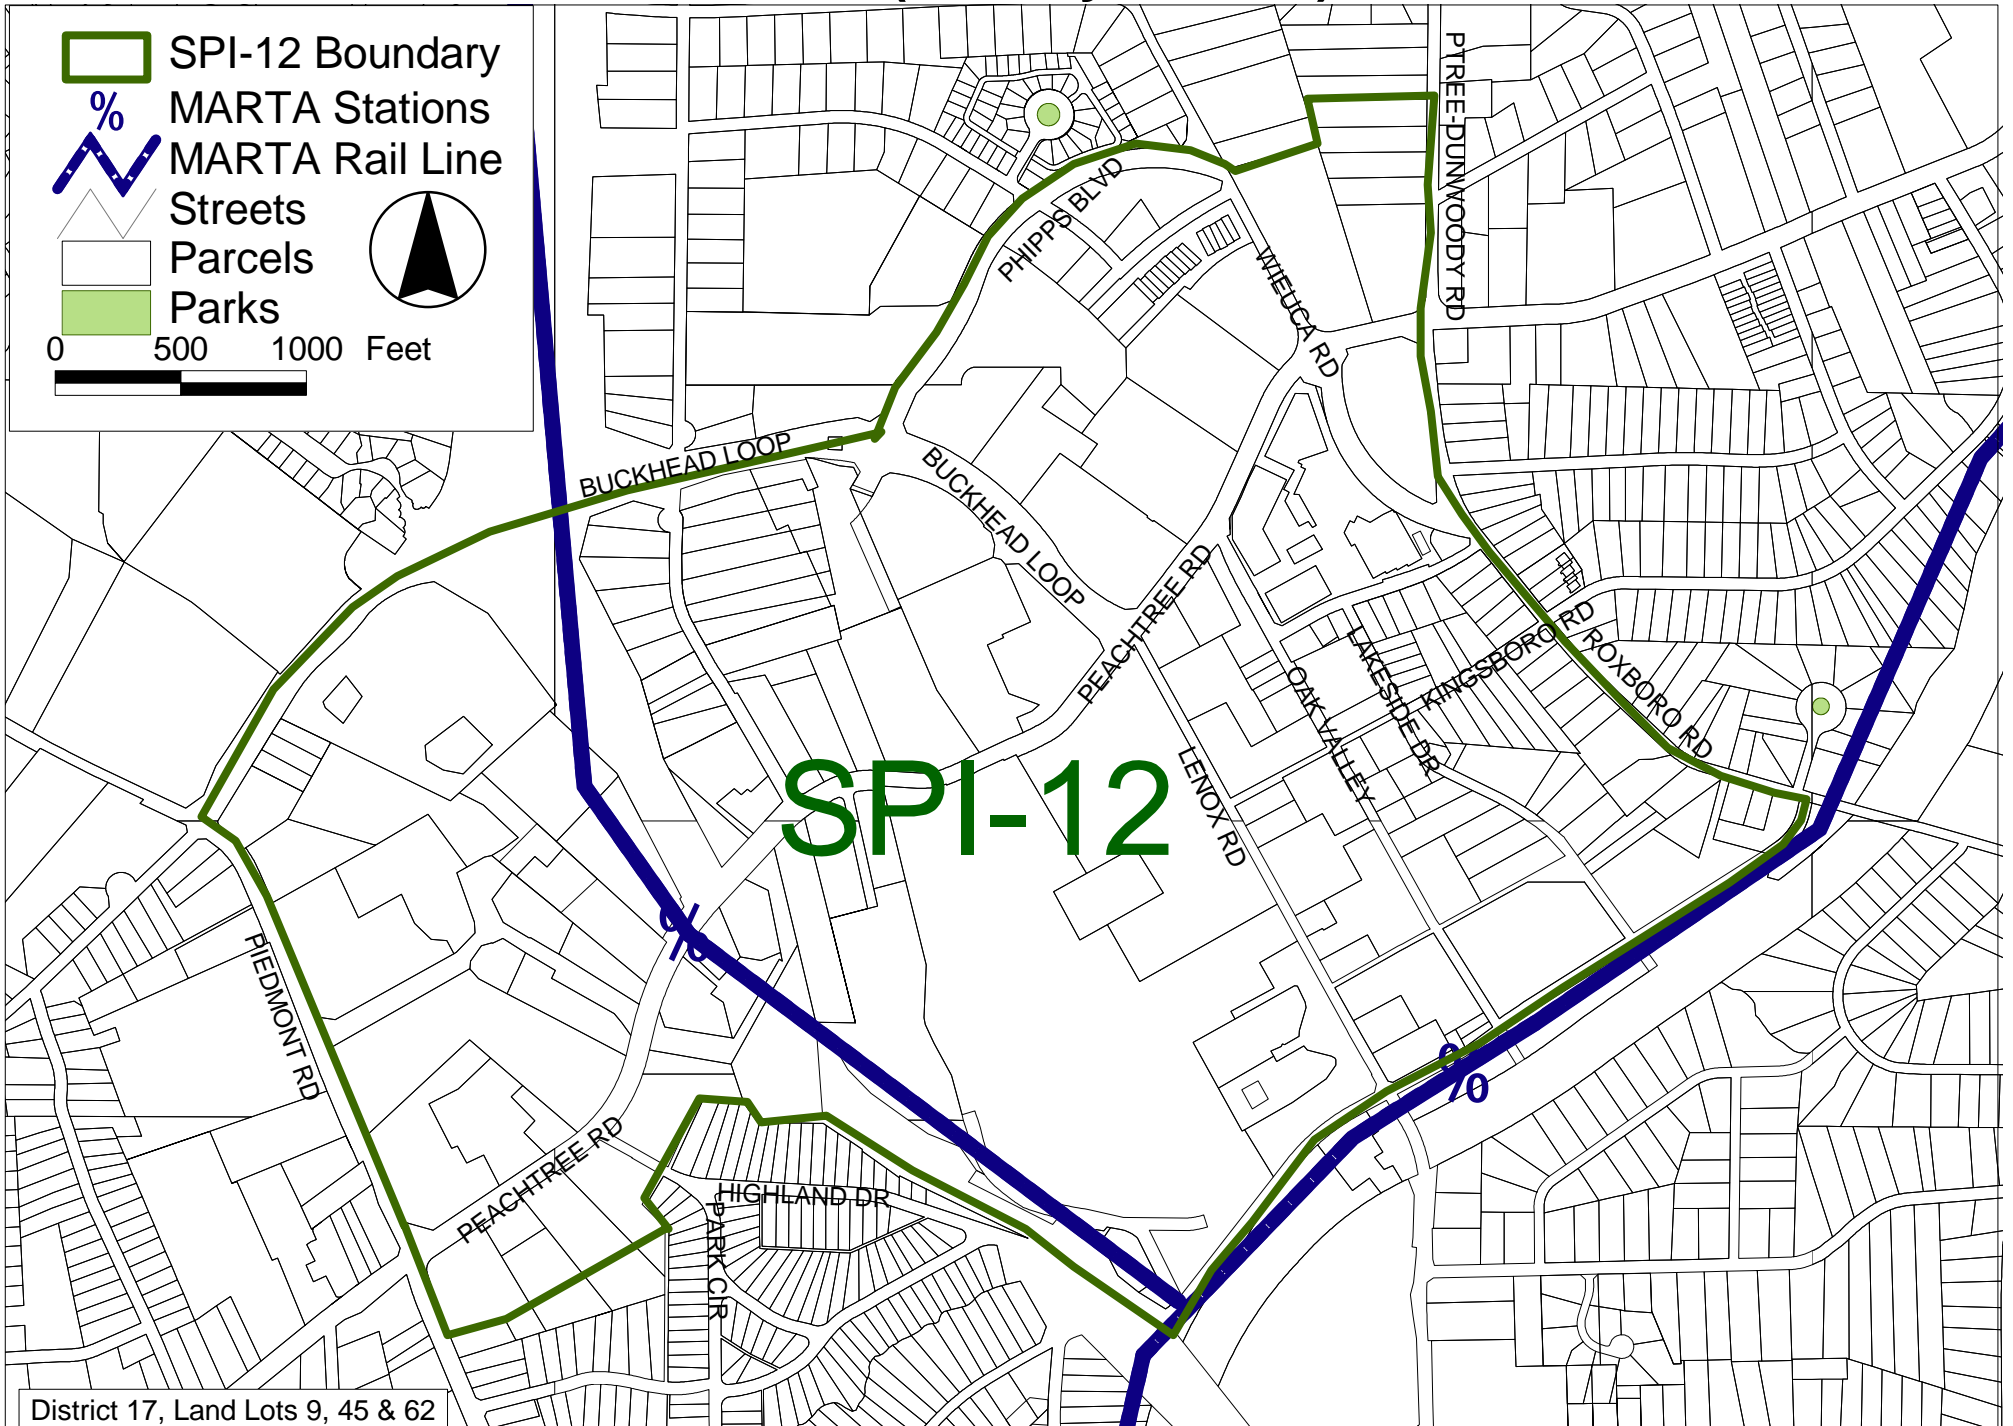

SPI-12 Buckhead/Lenox Stations (Overlay District)

District 17, Land Lots 9, 45 & 62